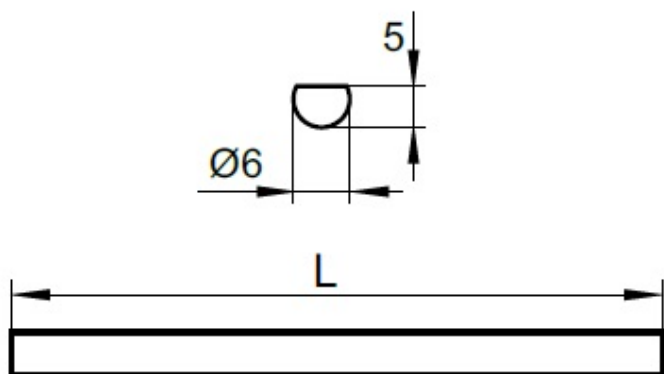

## PRODUCT SHEET

**Description:**

Locking Bar  $\varnothing 6\text{mm} \times 1500\text{mm}$ , Steel, Nickel Plated

**Item number:**

14.05.729-2

Units	Box	Carton	HS Code	Barcode
Pcs.	1	60	8301600090	 5704866484220

# 14.05.720	1000 mm Nickel Plated
# 14.05.723	1000 mm Brass Plated
# 14.05.724	1000 mm Bronze Plated
# 14.05.725	1200 mm Nickel Plated
# 14.05.729	1500 mm Nickel Plated
# 14.05.730	1500 mm Bronze Plated
# 14.05.735	2000 mm Nickel Plated